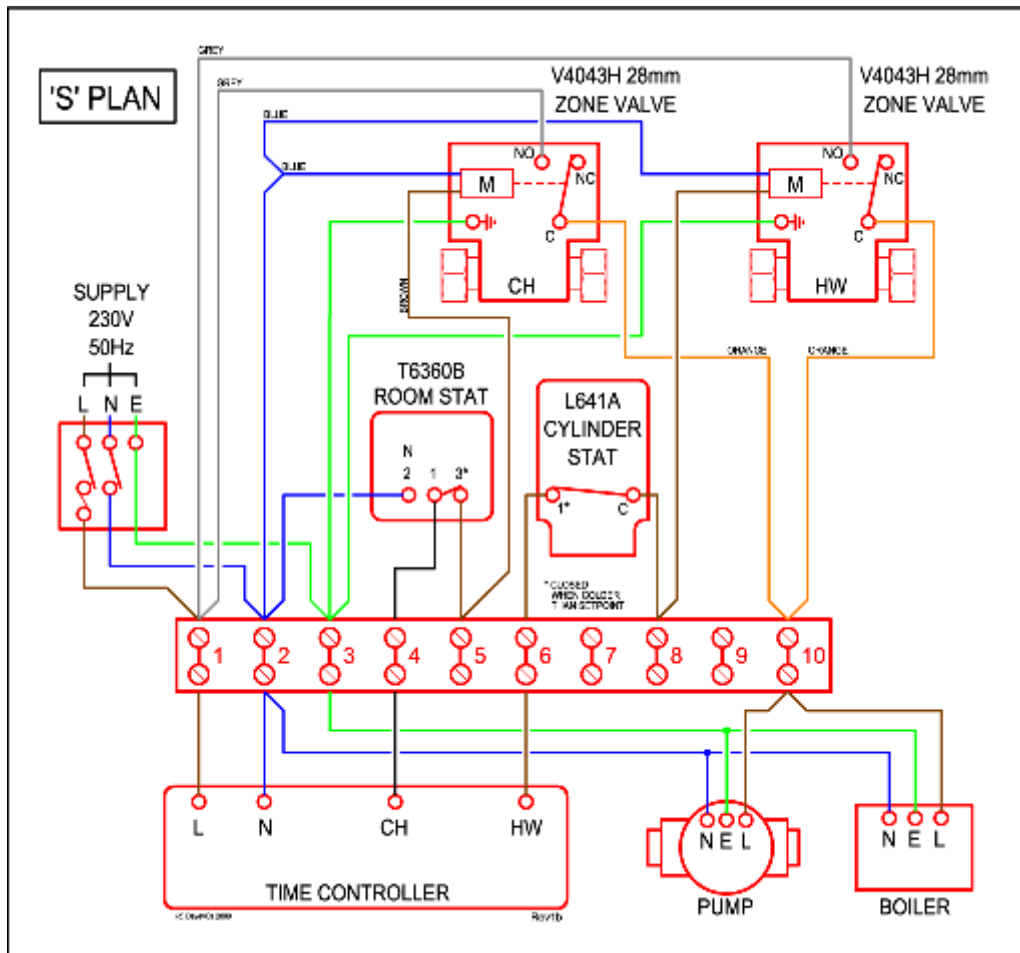

main combi 30 he timer instructions

Download main combi 30 he timer instructions

Our software is
100% SAFE
to download!

Spyware Free
Adware Free
Virus Free

100%
GUARANTEE
VIRUS FREE SOFTWARE

View and Download Baxi Combi Instant 80e installation & servicing instructions manual online. Gas Fired Wall Mounted Combination Boiler. Combi Instant 80e Boiler pdf.

Vaillant ecoTec Plus 831 combi boiler - flexi connector replacement. Vaillant ecoTec Plus 831 combi boiler - flexi connector replacement. A boiler has lost all the.

© Baxi Heating UK Ltd 2007 Baxi Combi 105 HE Gas Fired Wall Mounted Condensing Combination Boiler User's Operating Instructions & Important Warranty Information

2 © Baxi Heating UK Ltd 2009 Natural Gas Main Combi 30 HE G.C.No 47 474 03 1.0 Quick Reference Guide 3 2.0 Troubleshooting 4 3.0 Fault Indication 6 4.0 System.

The RSD30 Gas Ranges uses timer part number 701002. Do you have a failed Dacor RSD30 control panel? [Click here](#): We can repair or replace your faulty Dacor RSD30 timer.