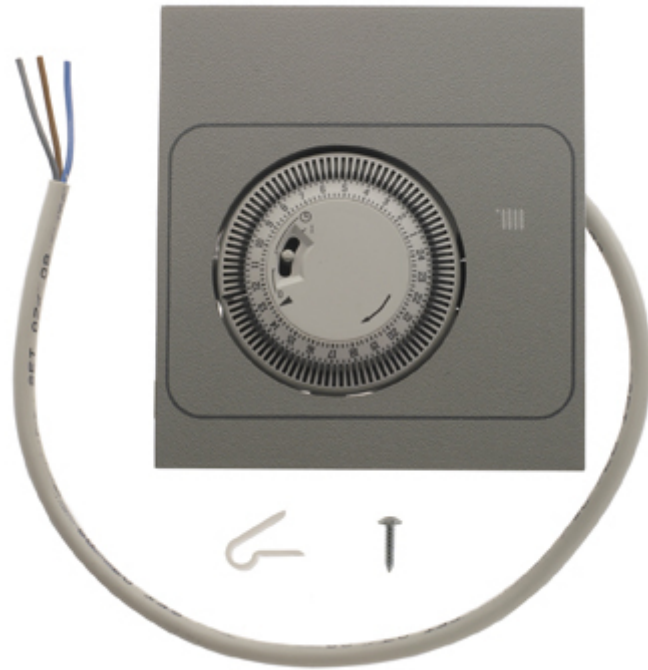

main combi 30 he timer instructions

Download main combi 30 he timer instructions

Our software is
100% SAFE
to download!

Spyware Free
Adware Free
Virus Free

100%
GUARANTEE
VIRUS FREE SOFTWARE

View and Download Baxi Combi Instant 80e installation & servicing instructions manual online. Gas Fired Wall Mounted Combination Boiler. Combi Instant 80e Boiler pdf.

Vaillant ecoTec Plus 831 combi boiler - flexi connector replacement. Vaillant ecoTec Plus 831 combi boiler - flexi connector replacement. A boiler has lost all the.

© Baxi Heating UK Ltd 2007 Baxi Combi 105 HE Gas Fired Wall Mounted Condensing Combination Boiler User's Operating Instructions & Important Warranty Information

2 © Baxi Heating UK Ltd 2009 Natural Gas Main Combi 30 HE G.C.No 47 474 03 1.0 Quick Reference Guide 3 2.0 Troubleshooting 4 3.0 Fault Indication 6 4.0 System.

The RSD30 Gas Ranges uses timer part number 701002. Do you have a failed Dacor RSD30 control panel? [Click here](#): We can repair or replace your faulty Dacor RSD30 timer.

View and Download Baxi Combi 105e installation and setting instructions manual online. Gas Fired Wall Mounted Combination Boiler. Combi 105e Boiler pdf manual download.

Browse our fully searchable boiler manuals library. Download all boiler manuals matching manufacturer [Heatline](#)